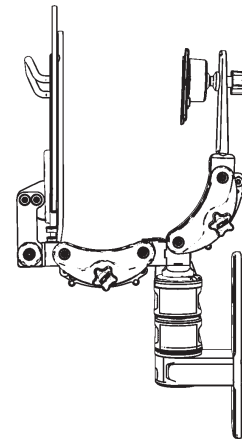

T2 Paralink Arm Series

Model Number as shown:
T2P2020-WT2-KPC-QG
(monitor, keyboard and mouse not included)

ICW

T2 Paralink Arm Series

DESCRIPTION:

The T2 with Paralink is the premier rigid LCD arm mount. This arm allows full cord management from the wall to the monitor and keyboard, and moves as if there are no wires connected. The cables are completely hidden inside the unit, even at the joints. The T2P2020 is 43" long. With the monitor tilted forward, the maximum reach from mount to monitor is 46".

FEATURES:

- Internal cable management
- Holds up to a 28 lb. monitor
- Available with desk, wall or pole mounts

SPECIFICATIONS:

Finish:	Gray, black or medical white
Weight capacity:	28lbs (12.7 kg)
Minimum profile:	11.8"
Maximum reach:	63" with keyboard 43" w/o keyboard
Arm Swivel At Mount:	180°
Tray swivel:	360°
VESA interface:	75mm and 100mm

WALL PLATE

11.8"

SIDE folded

63"

SIDE extended