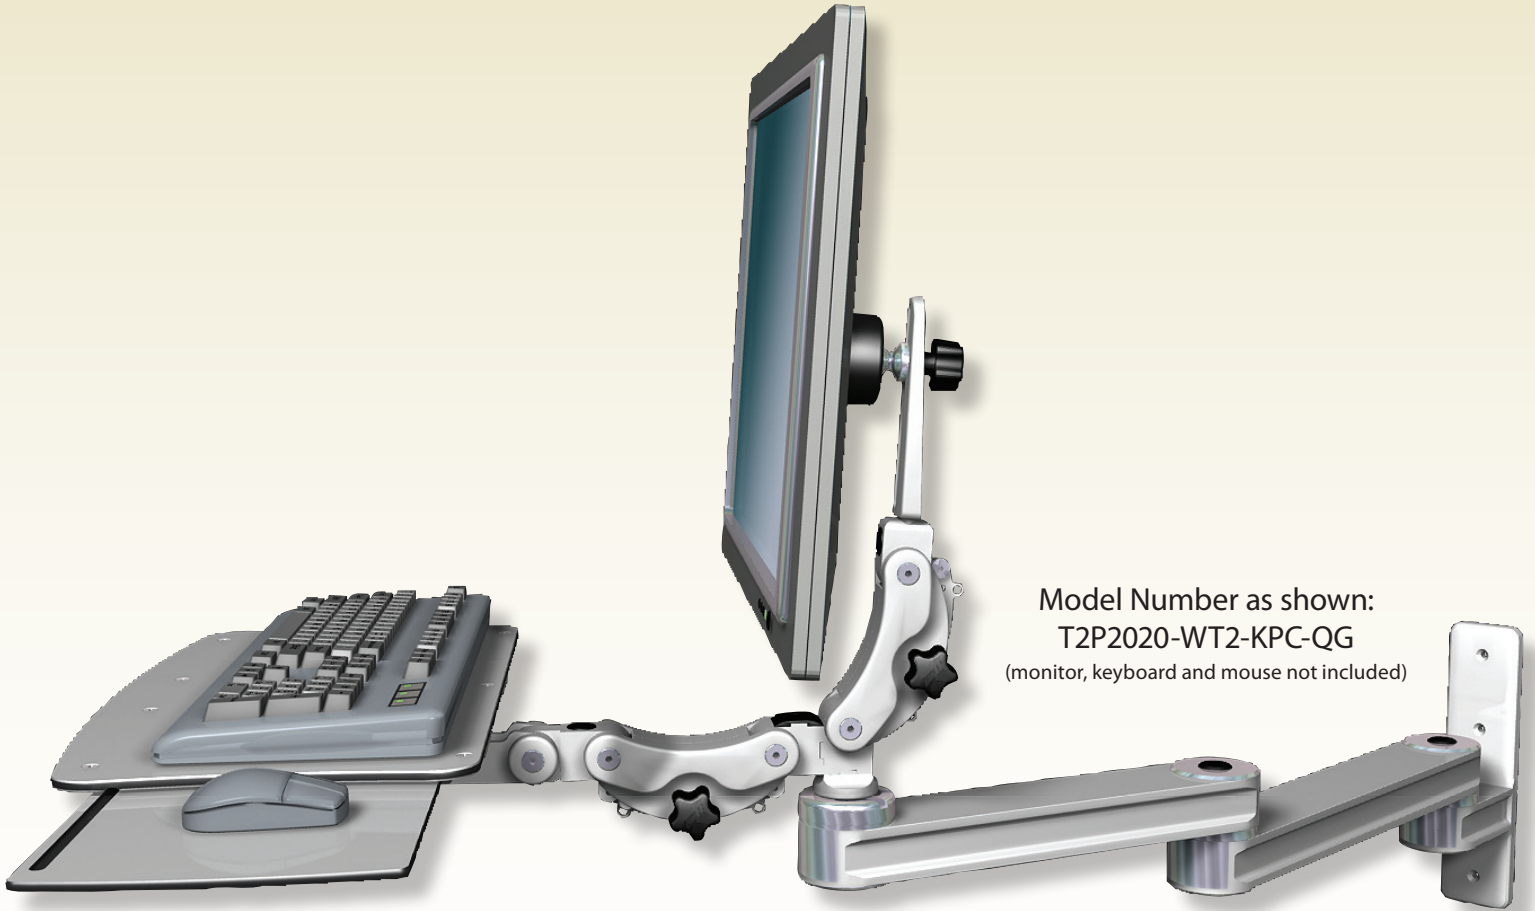

T2 Paralink Arm Series

Model Number as shown:
T2P2020-WT2-KPC-QG
(monitor, keyboard and mouse not included)

ICW

T2 Paralink Arm Series

DESCRIPTION:

The T2 with Paralink is the premier rigid LCD arm mount. This arm allows full cord management from the wall to the monitor and keyboard, and moves as if there are no wires connected. The cables are completely hidden inside the unit, even at the joints. The T2P2020 is 43" long. With the monitor tilted forward, the maximum reach from mount to monitor is 46".

FEATURES:

- Internal cable management
- Holds up to a 28 lb. monitor
- Available with desk, wall or pole mounts

SPECIFICATIONS:

Finish:	Gray, black or medical white
Weight capacity:	28lbs (12.7 kg)
Minimum profile:	11.8"
Maximum reach:	63" with keyboard 43" w/o keyboard
Arm Swivel At Mount:	180°
Tray swivel:	360°
VESA interface:	75mm and 100mm

WALL PLATE

11.8"

SIDE folded

63"

SIDE extended