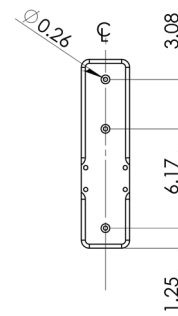

T2 Paralink Arm Series

Model Number as shown:
T2P2020-WT2-KPC-QG
(monitor, keyboard and mouse not included)

ICW

T2 Paralink Arm Series

DESCRIPTION:

The T2 with Paralink is the premier rigid LCD arm mount. This arm allows full cord management from the wall to the monitor and keyboard, and moves as if there are no wires connected. The cables are completely hidden inside the unit, even at the joints. The T2P2020 is 43" long. With the monitor tilted forward, the maximum reach from mount to monitor is 46".

FEATURES:

- Internal cable management
- Holds up to a 28 lb. monitor
- Available with desk, wall or pole mounts

SPECIFICATIONS:

Finish:	Gray, black or medical white
Weight capacity:	28lbs (12.7 kg)
Minimum profile:	11.8"
Maximum reach:	63" with keyboard 43" w/o keyboard
Arm Swivel At Mount:	180°
Tray swivel:	360°
VESA interface:	75mm and 100mm

WALL PLATE

11.8"

SIDE folded

63"

SIDE extended