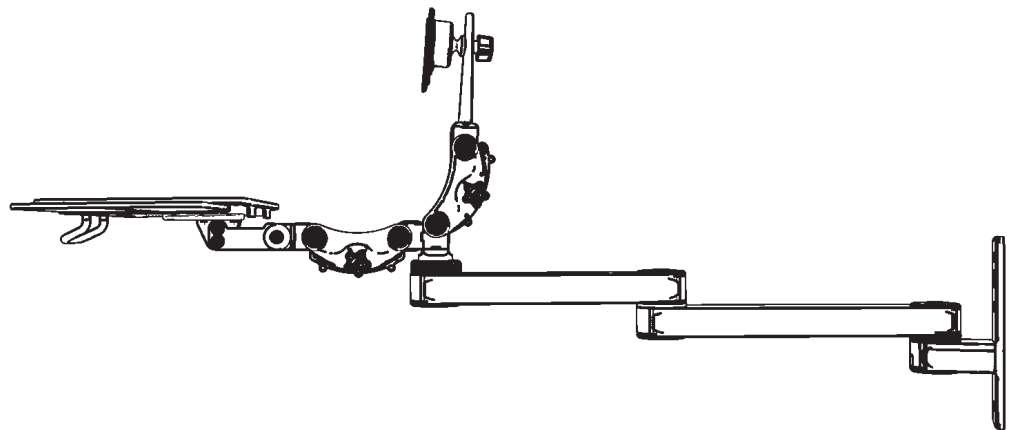

T2 Paralink Arm Series

Model Number as shown:
T2P2020-WT2-KPC-QG
(monitor, keyboard and mouse not included)

ICW

T2 Paralink Arm Series

DESCRIPTION:

The T2 with Paralink is the premier rigid LCD arm mount. This arm allows full cord management from the wall to the monitor and keyboard, and moves as if there are no wires connected. The cables are completely hidden inside the unit, even at the joints. The T2P2020 is 43" long. With the monitor tilted forward, the maximum reach from mount to monitor is 46".

FEATURES:

- Internal cable management
- Holds up to a 28 lb. monitor
- Available with desk, wall or pole mounts

SPECIFICATIONS:

Finish:	Gray, black or medical white
Weight capacity:	28lbs (12.7 kg)
Minimum profile:	11.8"
Maximum reach:	63" with keyboard 43" w/o keyboard
Arm Swivel At Mount:	180°
Tray swivel:	360°
VESA interface:	75mm and 100mm

WALL PLATE

11.8"

SIDE folded

63"

SIDE extended